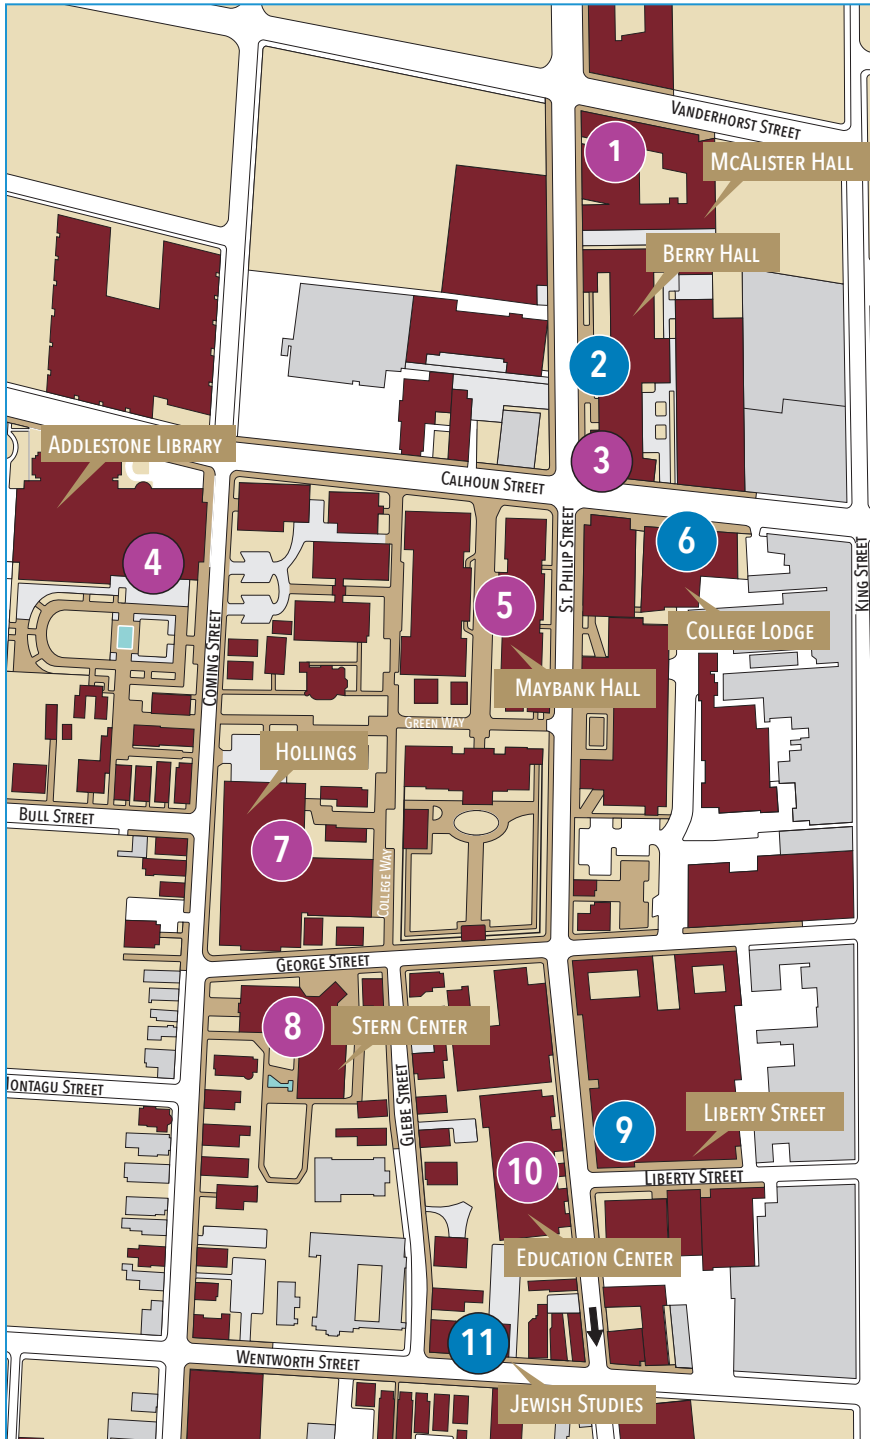

# COLLEGE of CHARLESTON

DINING SERVICES

## DINING LOCATIONS

- 1 Einstein Bros Bagels  
McAlister Residence Hall
- 2 City Bistro  
Berry Residence Hall
- 3 Chick-fil-A  
Berry Residence Hall
- 4 Starbucks  
Addlestone Library
- 5 P.O.D. Express  
Maybank Hall
- 6 Market 159  
College Lodge Residence Hall
- 7 P.O.D. Express  
Hollings Science Center
- 8 Stern Center Food Court  
Stern Student Center
- 9 Liberty Fresh Food Co.  
Liberty Residence Hall
- 10 P.O.D. Express  
Education Center
- 11 Marty's Place  
Jewish Studies Center

-  Retail Locations
-  Meal Taps (Swipes) Accepted
-  Mobile Ordering Available