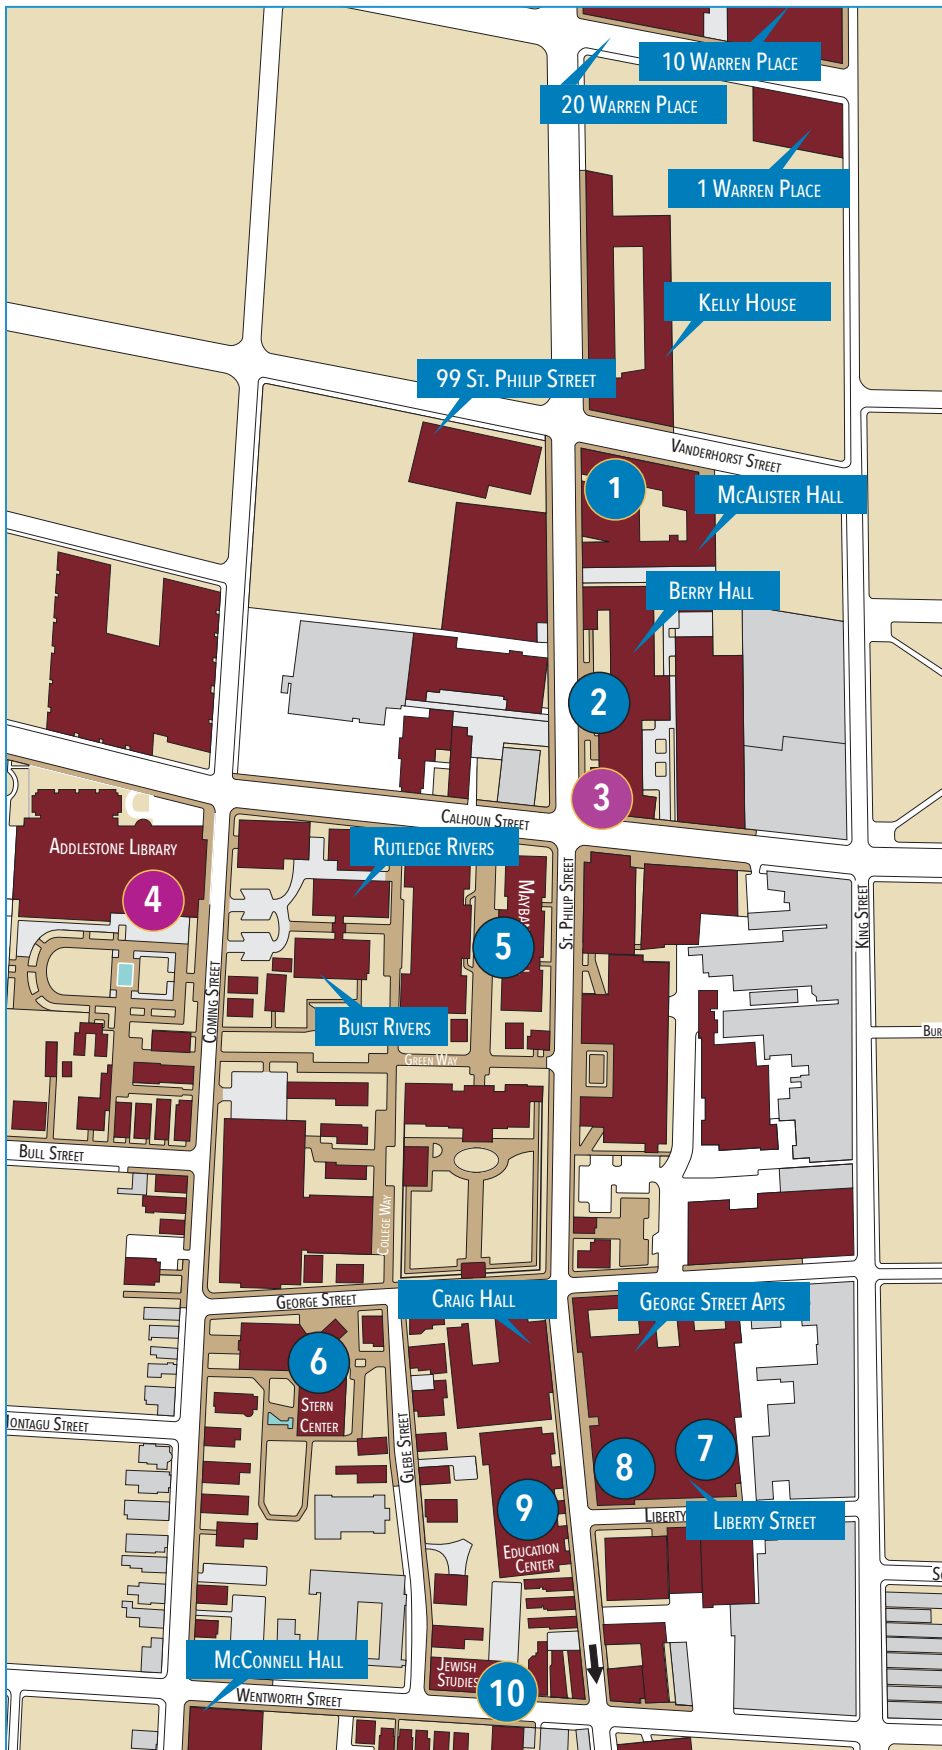

# Residence Halls and Dining Locations

Find your perfect home away from home! Use this map to pinpoint the College's residence halls and dining locations. What will be your new favorite spot?

- 1 Einstein Bros Bagels  
McAlister Residence Hall
- 2 City Bistro  
Berry Residence Hall
- 3 Chick-fil-A  
Berry Residence Hall
- 4 Starbucks  
Addlestone Library
- 5 P.O.D. Express  
Maybank Hall
- 6 P.O.D. Express  
Stern Student Center
- 7 The Market  
Liberty Street Residence Hall
- 8 Liberty Fresh Food Co.  
Liberty Street Residence Hall
- 9 P.O.D. Express  
Education Center
- 10 Marty's Place  
Jewish Studies Center

- Retail Dining Locations
- Meal Taps Accepted
- Mobile Ordering Available
- College of Charleston Buildings

**COLLEGE of  
CHARLESTON**

CAMPUS SERVICES

Bookstore • Campus Housing  
Cougar Card • Dining  
George Street Box Office • HQ  
Mail • Parking • Sottile Theatre