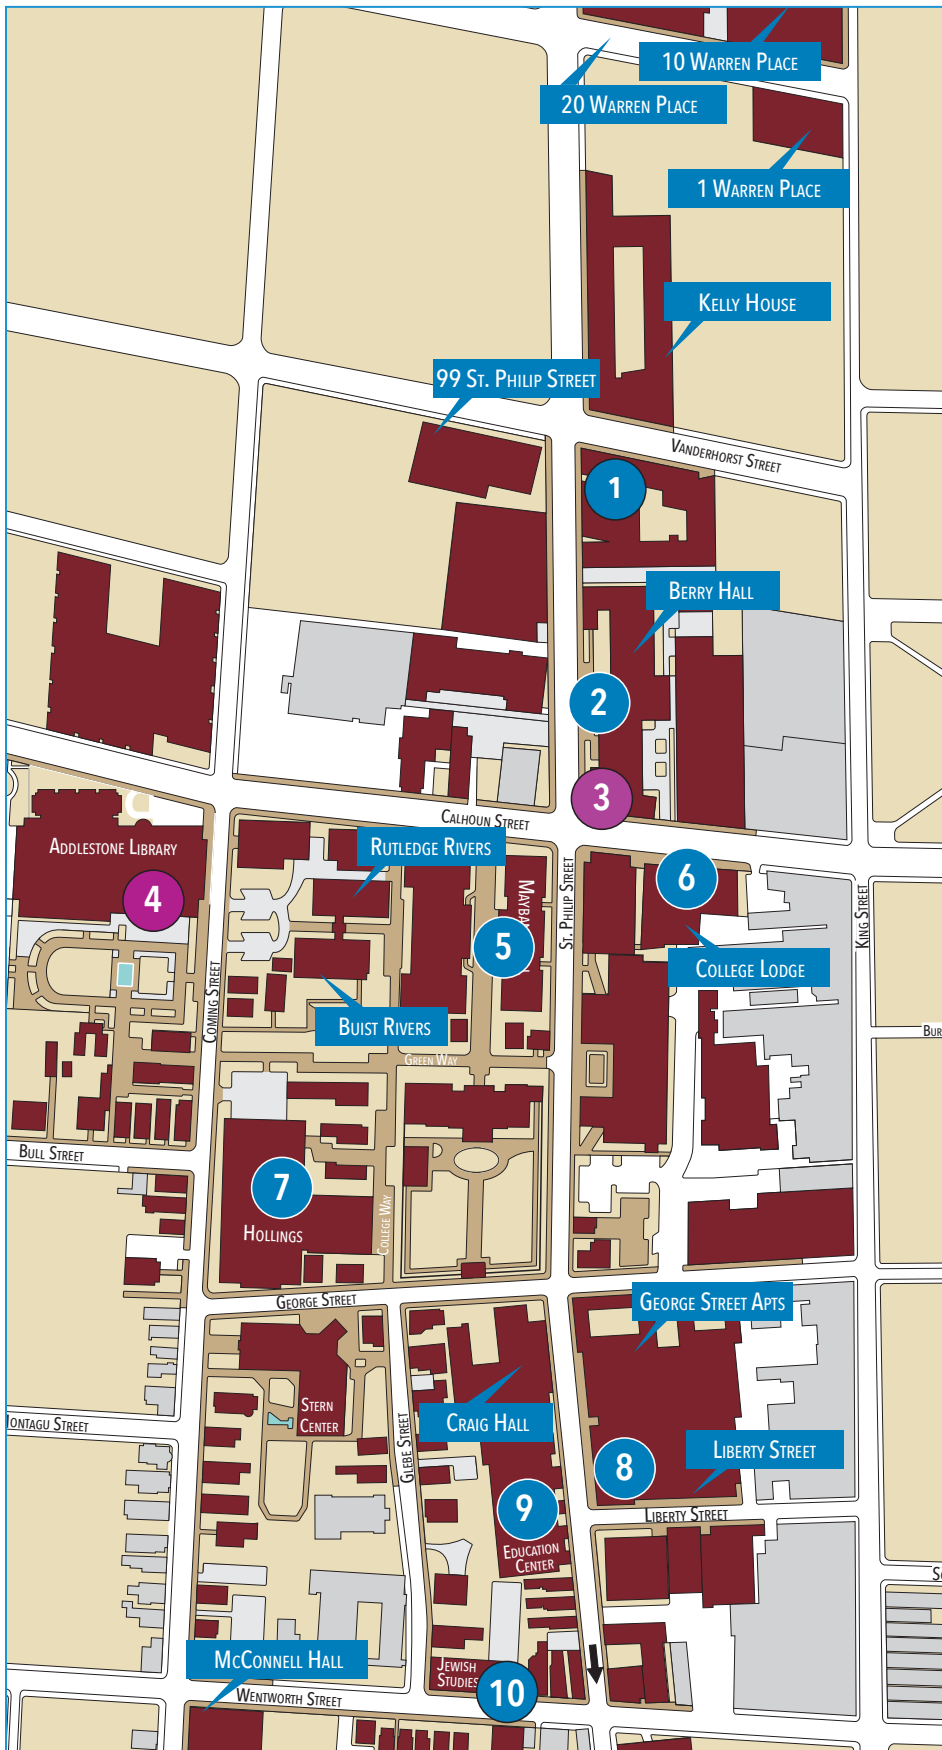

Residence Halls and Dining Locations

Find your perfect home away from home! Use this map to pinpoint the College's residence halls and dining locations. What will be your new favorite spot?

- 1 Einstein Bros Bagels
McAlister Residence Hall*
- 2 City Bistro
Berry Residence Hall
- 3 Chick-fil-A
Berry Residence Hall
- 4 Starbucks
Addlestone Library
- 5 P.O.D. Express
Maybank Hall
- 6 Market 159
College Lodge
- 7 P.O.D. Express
Hollings Science Center
- 8 Liberty Fresh Food Co.
Liberty Street Residence Hall
- 9 P.O.D. Express
Education Center
- 10 Marty's Place
Jewish Studies Center

- Retail Dining Locations
- Meal Taps Accepted
- Mobile Ordering Available
- College of Charleston Buildings

* Offline for 2022-2023 academic year

**COLLEGE of
CHARLESTON**

CAMPUS SERVICES

Bookstore • Campus Housing
Cougar Card • Dining
George Street Box Office • HQ
Mail • Parking • Sottile Theatre